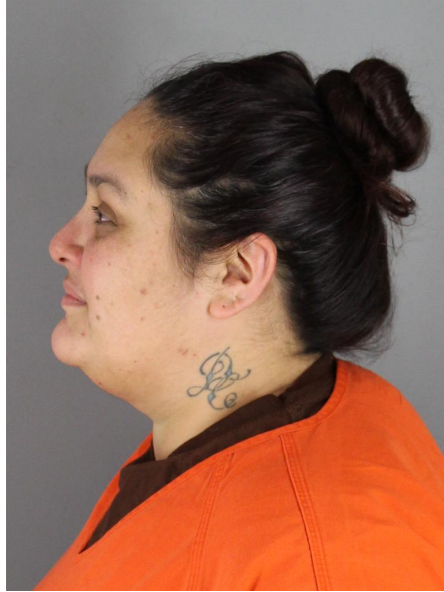

BOX, NATALIE NICOLE

Hennepin County Sheriff's Office

Information contained in this report is intended for authorized law enforcement use only.